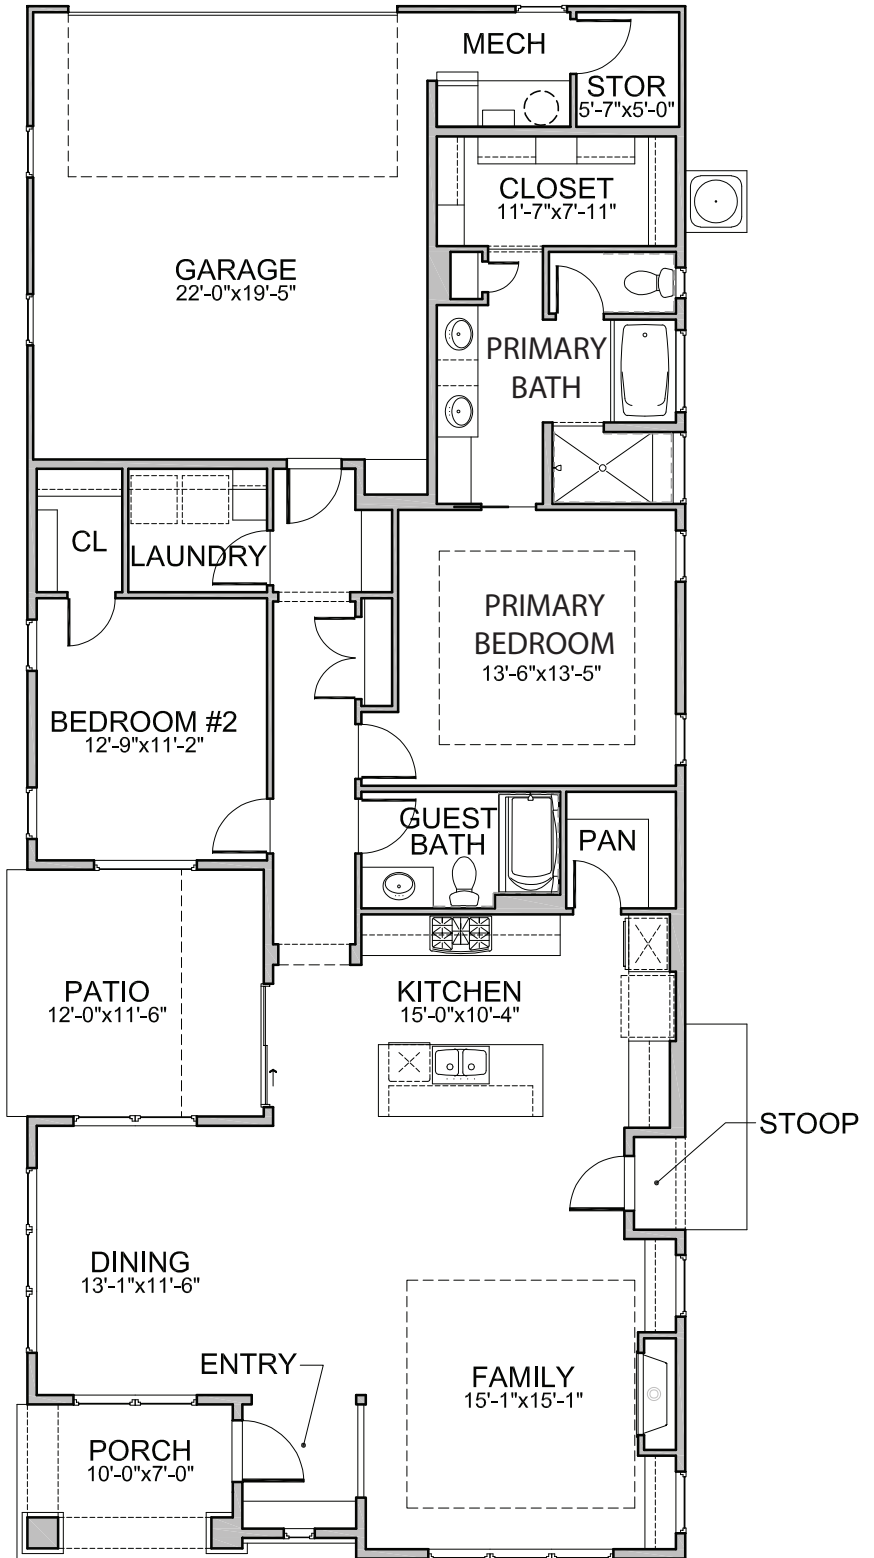

Cadence

AUTUMN SUN | 1680 ASF

Levels: Single
 Bedrooms: 2
 Baths: 2
 Garage: 2 - Car
 ASF: 1680

55+ COMMUNITY

NOTES:

Disclaimer: Actual models may differ from the images shown here. Optional items not included in base price may be shown. Speak with a Brighton Homes representative for additional information. Areas and dimensions are approximate. © Brighton Homes Idaho 2023. RCE-34595/41102 09.24.24