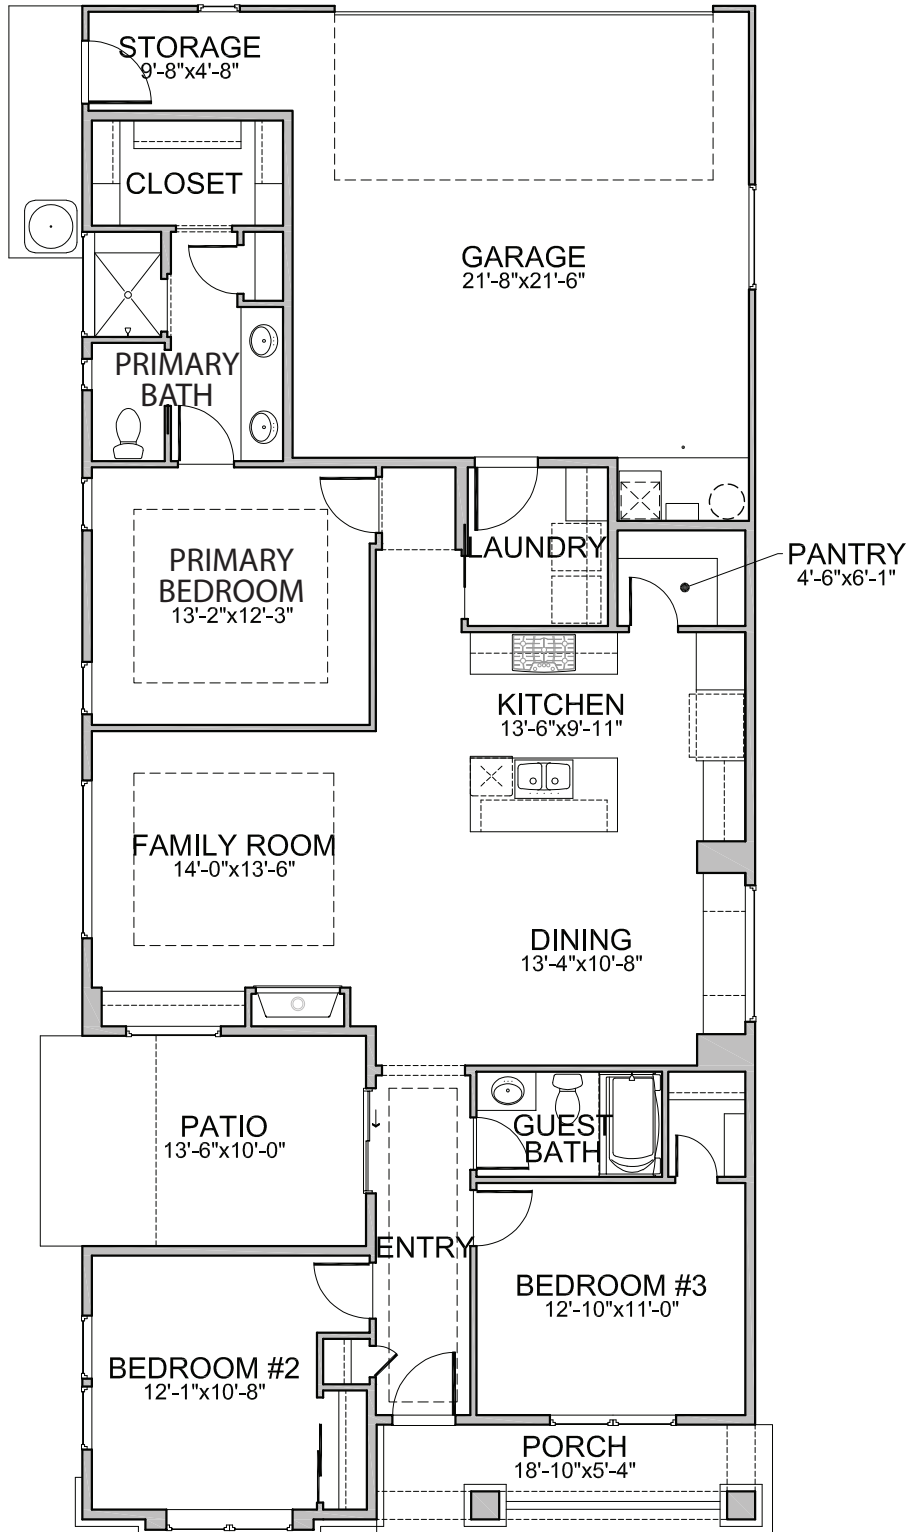

Cadence

BLACK FOREST | 1545 ASF

Levels: Single
 Bedrooms: 3
 Baths: 2
 Garage: 2 Car
 ASF: 1545

55+ COMMUNITY

NOTES:

Disclaimer: Actual models may differ from the images shown here. Optional items not included in base price may be shown. Speak with a Brighton Homes representative for additional information. Areas and dimensions are approximate. © Brighton Homes Idaho 2023. RCE-34595/41102. 09.24.24