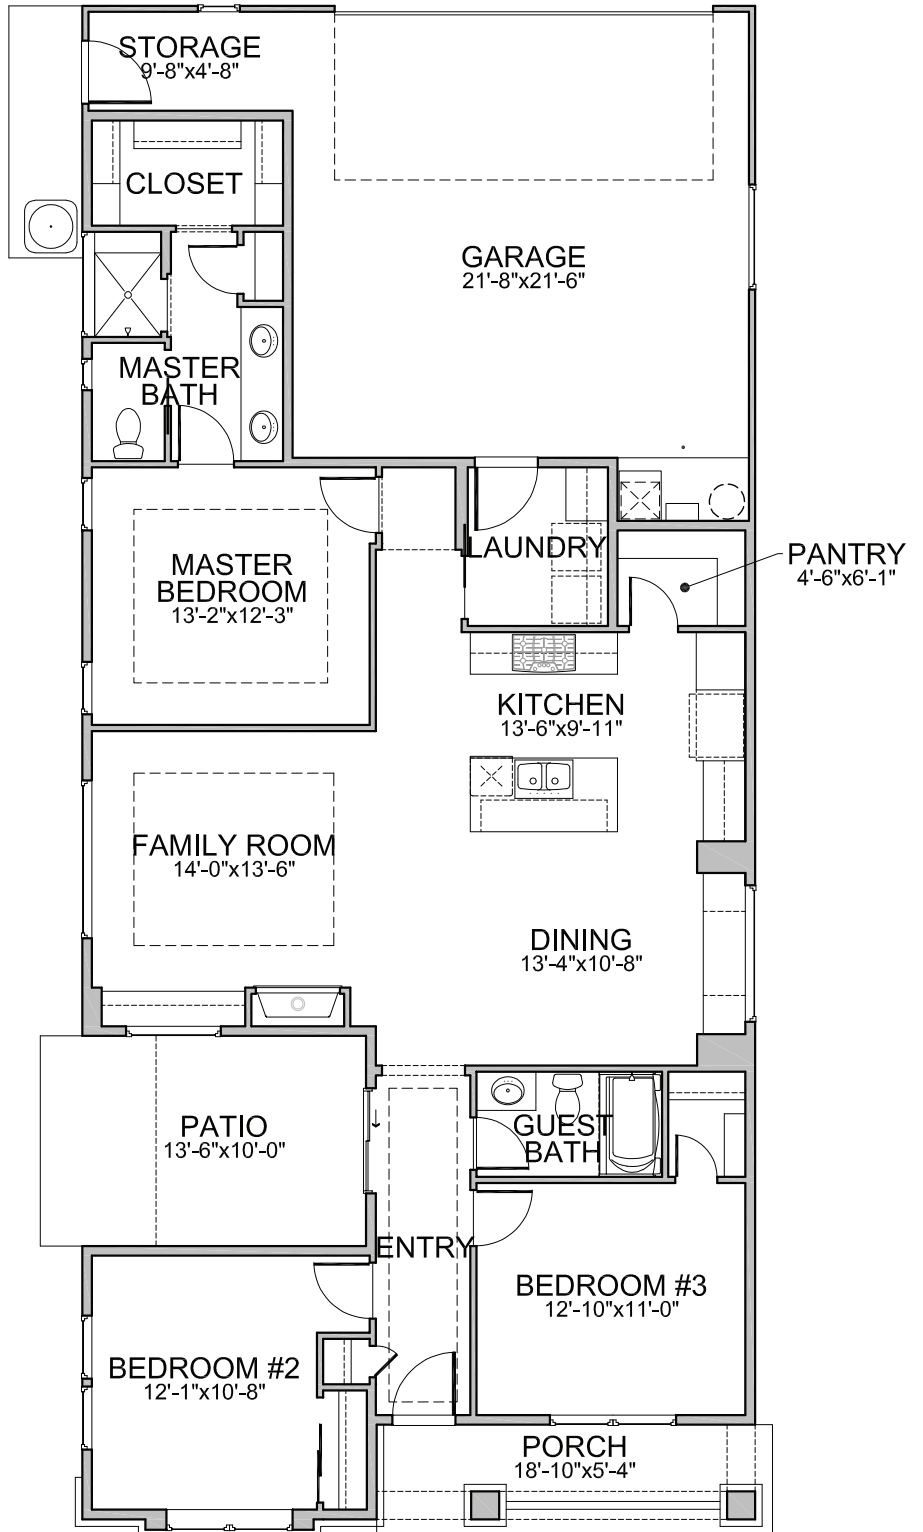

Cadence

BLACK FOREST | 1545 ASF

Levels: Single
 Bedrooms: 3
 Baths: 2
 Garage: 2 Car
 ASF: 1545

55+ COMMUNITY

NOTES:

Disclaimer: Actual models may differ from the images shown here. Optional items not included in base price may be shown. Speak with a Brighton Homes representative for additional information. Areas and dimensions are approximate. © Brighton Homes Idaho 2023. RCE-34595/41102