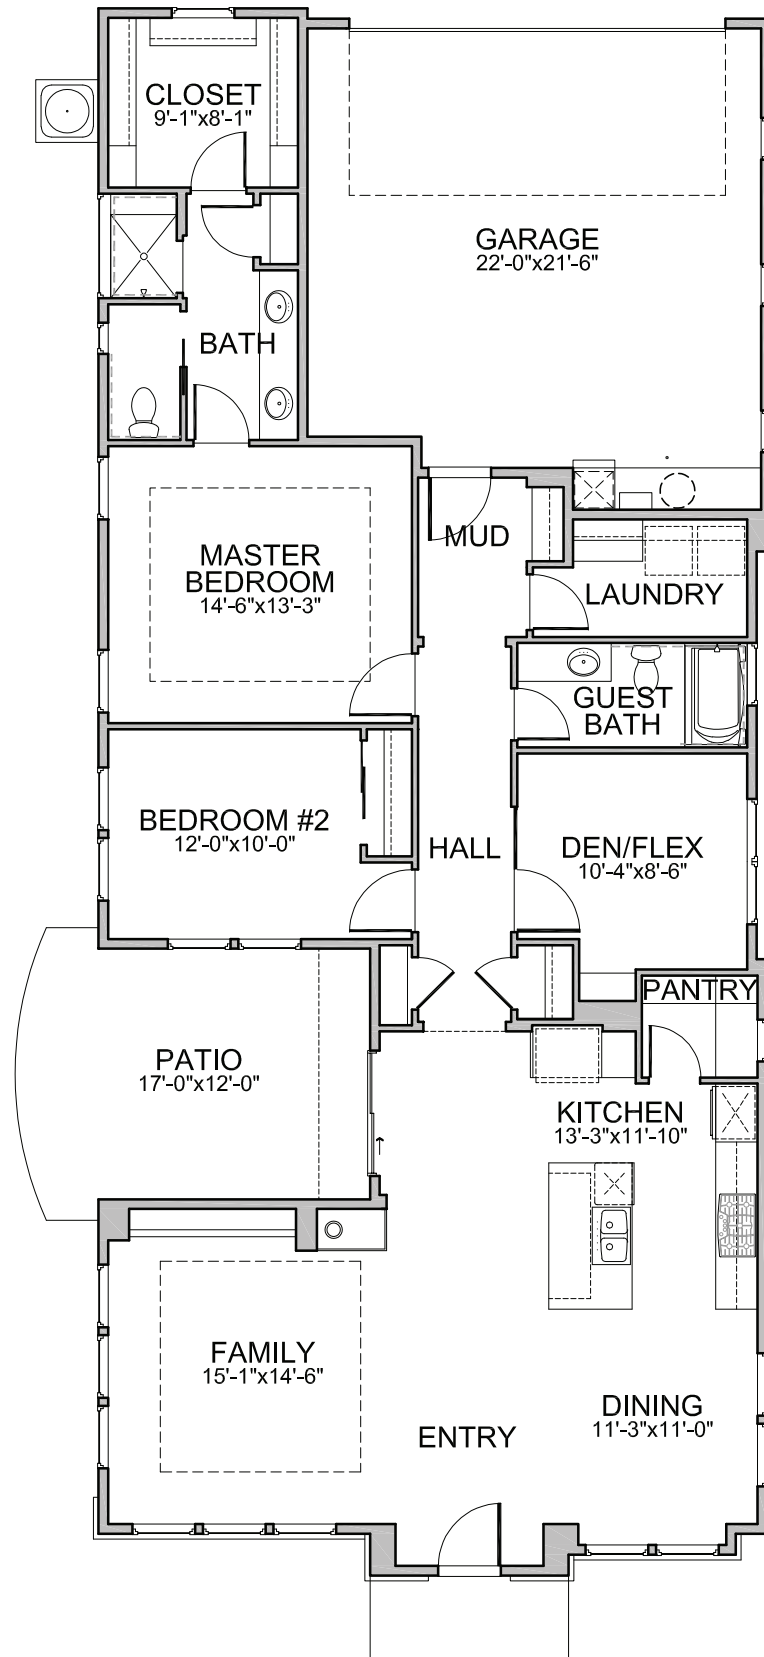

Cadence

FOXTROT | 1700 ASF

Levels: Single
Bedrooms: 2 + Den
Baths: 2
Garage: 2 Car
ASF: 1700

55+ COMMUNITY

NOTES:

Disclaimer: Actual models may differ from the images shown here. Optional items not included in base price may be shown. Speak with a Brighton Homes representative for additional information. Areas and dimensions are approximate. © Brighton Homes Idaho 2023. RCE-34595/41102