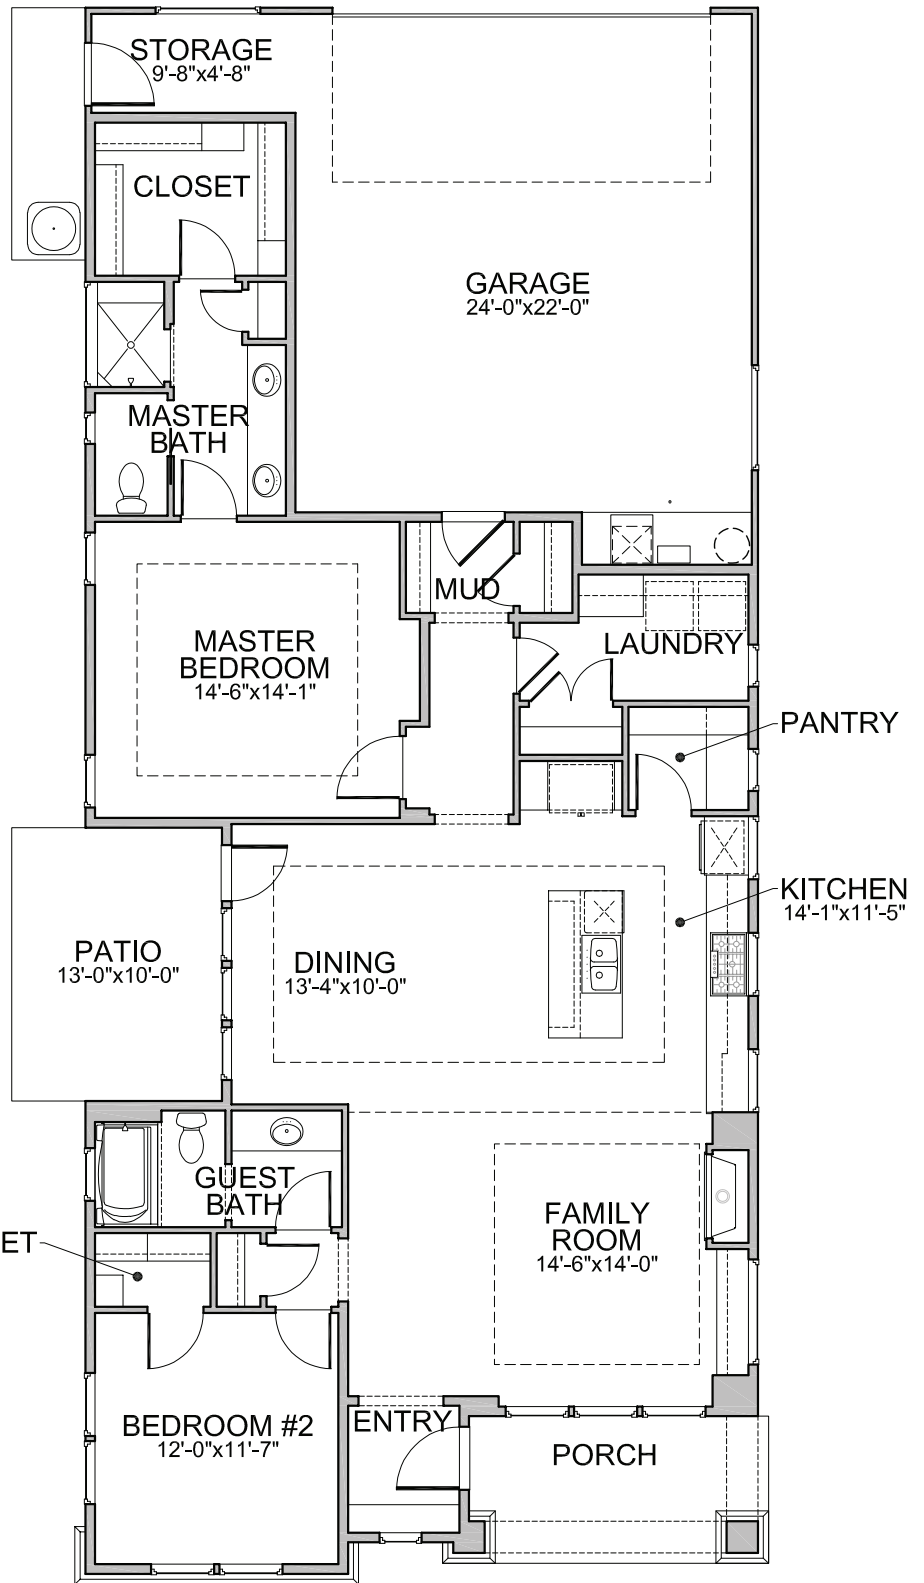

# Cadence

MINNIE BELLE | 1590 ASF

Levels: Single  
 Bedrooms: 2  
 Baths: 2  
 Garage: 2 - Car  
 ASF: 1590

55+ COMMUNITY

NOTES:

Disclaimer: Actual models may differ from the images shown here. Optional items not included in base price may be shown. Speak with a Brighton Homes representative for additional information. Areas and dimensions are approximate. © Brighton Homes Idaho 2023. RCE-34595/41102