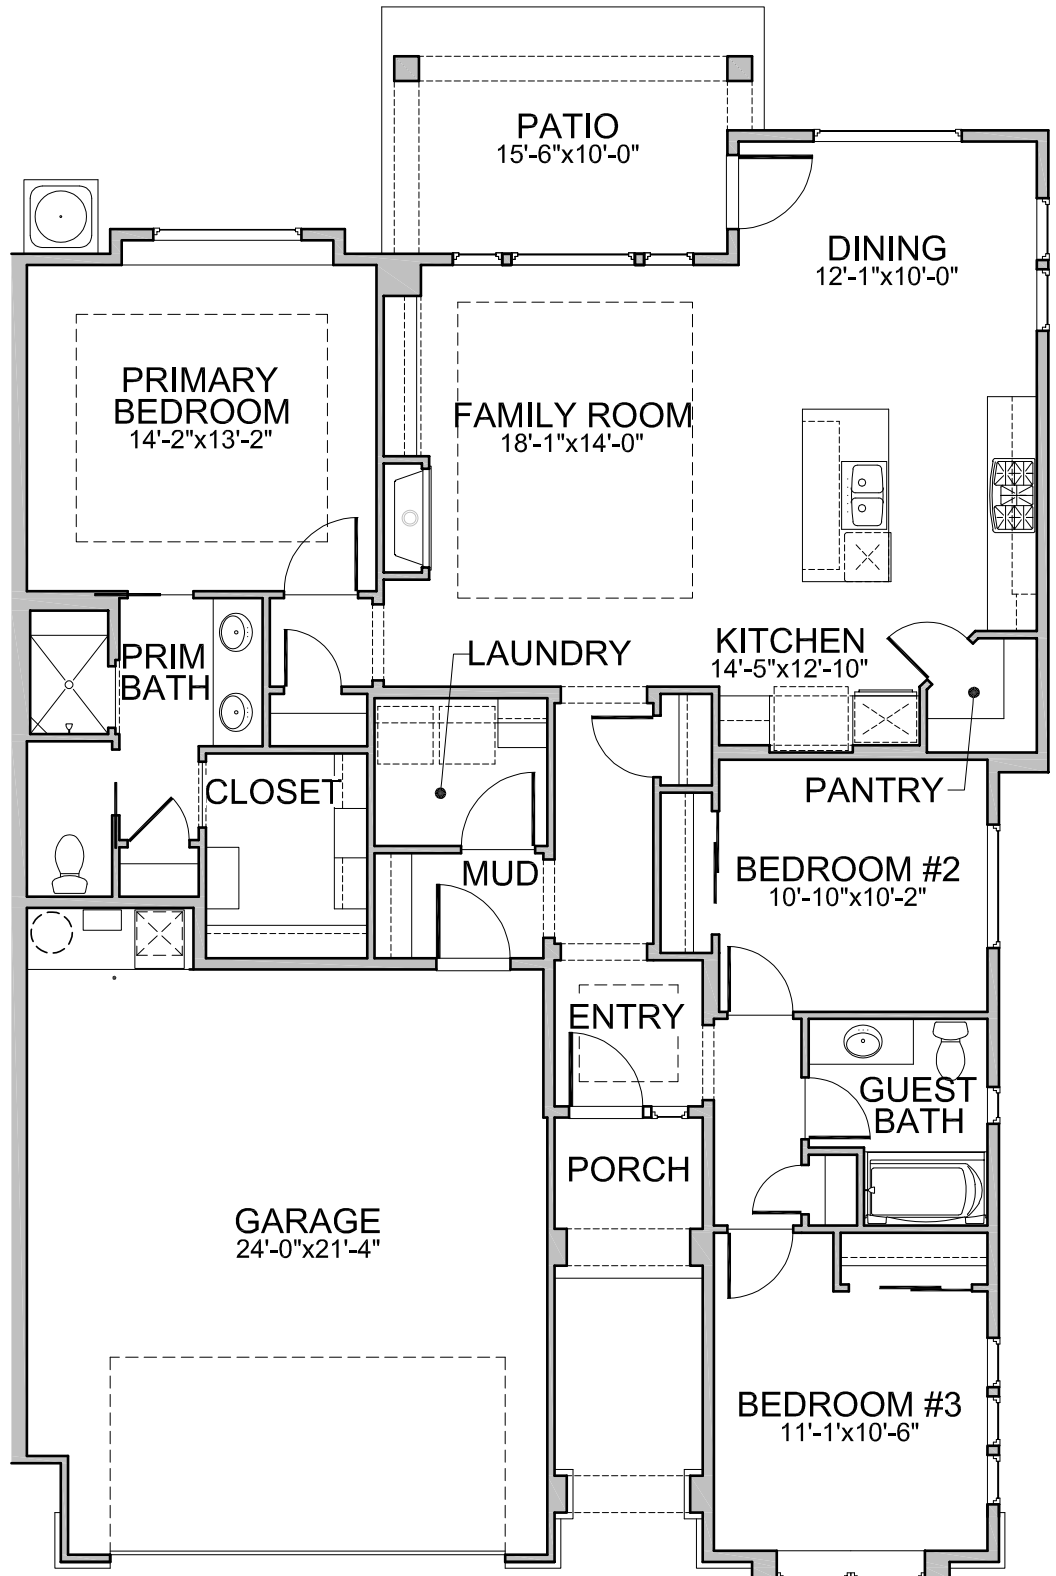

NOTES:

Disclaimer: Actual models may differ from the images shown here. Optional items not included in base price may be shown. Speak with a Brighton Homes representative for additional information. Areas and dimensions are approximate. © Brighton Homes Idaho 2023. RCE-34595/41102

An Active Adult Community by

BRIGHTON