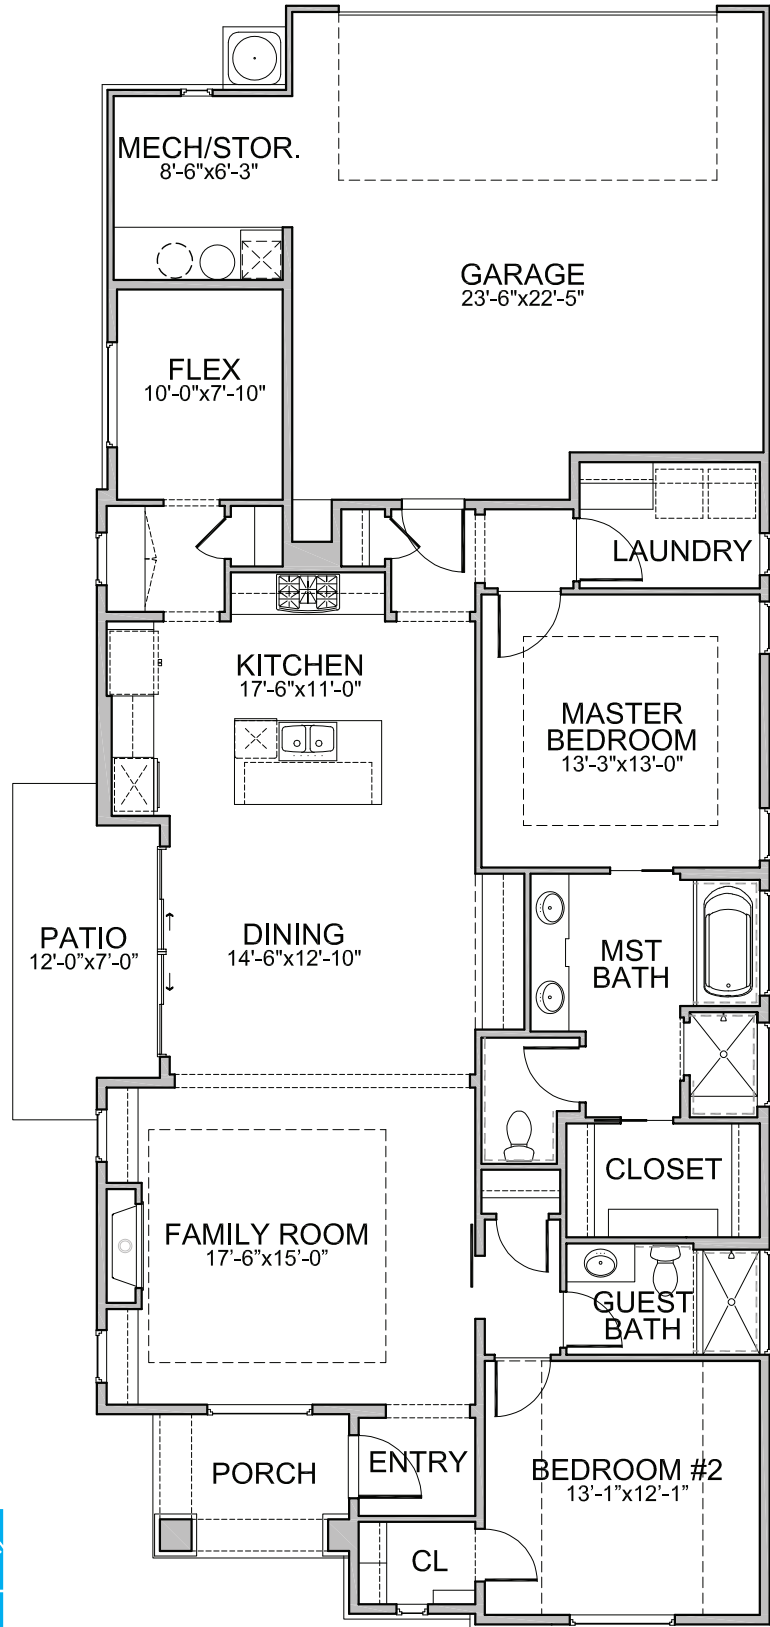

Cadence

PRAIRIE HARVEST | 1665 ASF

Levels: Single
 Bedrooms: 2
 Baths: 2
 Garage: 2 - Car
 ASF: 1665

55+ COMMUNITY

NOTES:

An Active Adult Community by

Disclaimer: Actual models may differ from the images shown here. Optional items not included in base price may be shown. Speak with a Brighton Homes representative for additional information. Areas and dimensions are approximate. © Brighton Homes Idaho 2023. RCE-34595/41102