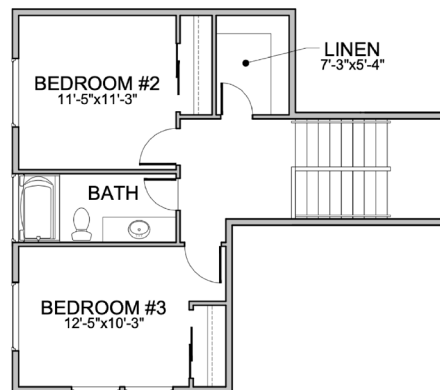

Cadence

SUMMER SUN | 2160 ASF

Levels: Single
 Bedrooms: 3 + Den
 Baths: 2.5
 Garage: 2 Car
 ASF: 2160

55+ COMMUNITY

NOTES:

Disclaimer: Actual models may differ from the images shown here. Optional items not included in base price may be shown. Speak with a Brighton Homes representative for additional information. Areas and dimensions are approximate. © Brighton Homes Idaho 2023. RCE-34595/41102 09.24.24