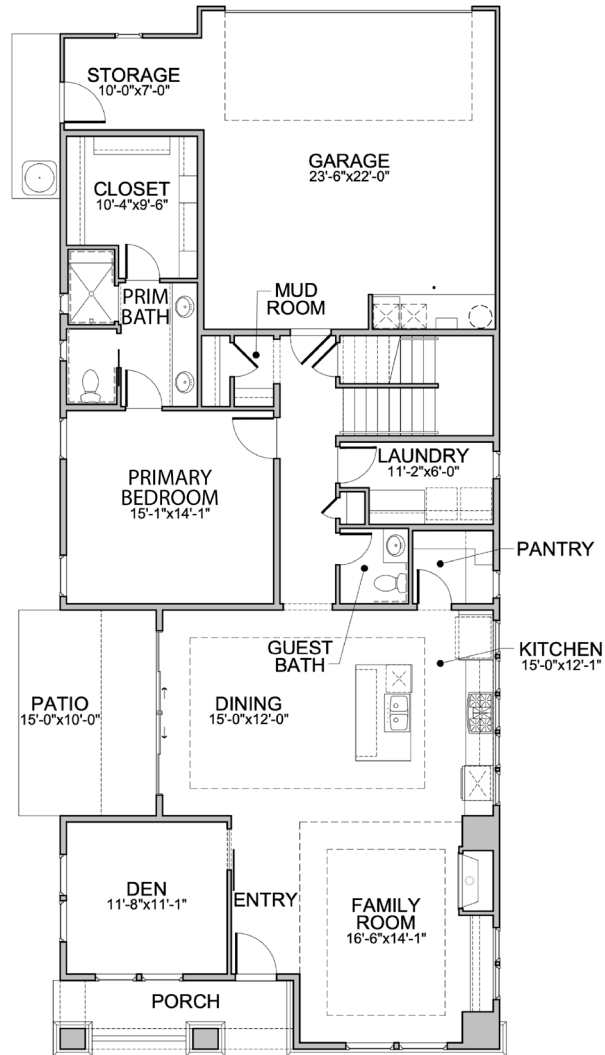

Cadence

SUMMER SUN | 2160 ASF

Levels: Single
 Bedrooms: 3 + Den
 Baths: 2.5
 Garage: 2 Car
 ASF: 2160

55+ COMMUNITY

NOTES:

Disclaimer: Actual models may differ from the images shown here. Optional items not included in base price may be shown. Speak with a Brighton Homes representative for additional information. Areas and dimensions are approximate. © Brighton Homes Idaho 2023. RCE-34595/41102 09.24.24