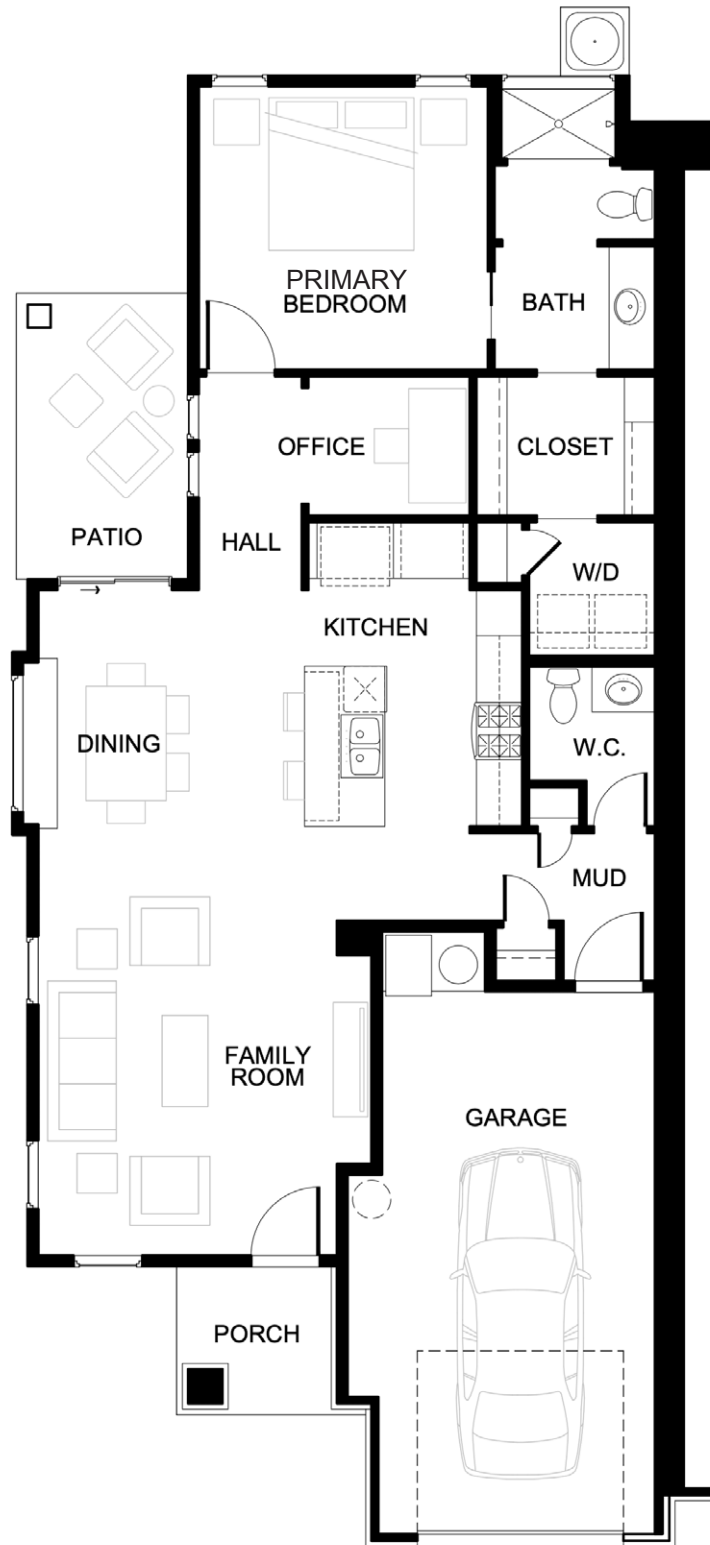

COTTAGE

Levels: Single
Bedrooms: 1 + Office
Baths: 1.5
Garage: 1 Car
ASF: 1132

55+ COMMUNITY

NOTES:

An Active Adult Community by

BRIGHTON