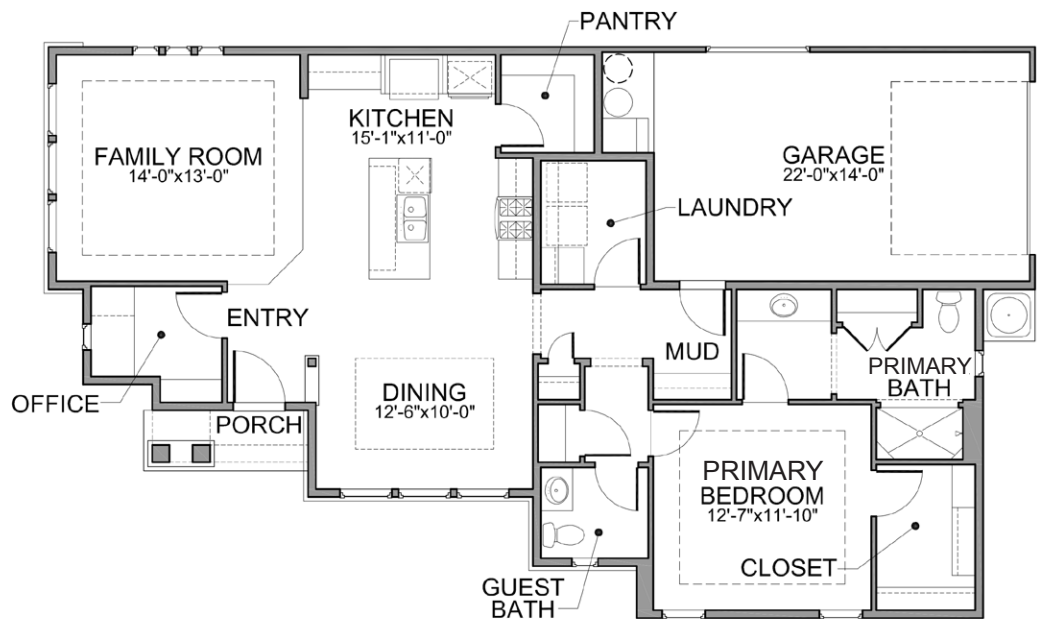

BUNGALINO

Levels: Single
Bedrooms: 1 + Office
Baths: 1.5
Garage: 1 Car
ASF: 1195

55+ COMMUNITY

NOTES:

An Active Adult Community by

BRIGHTON