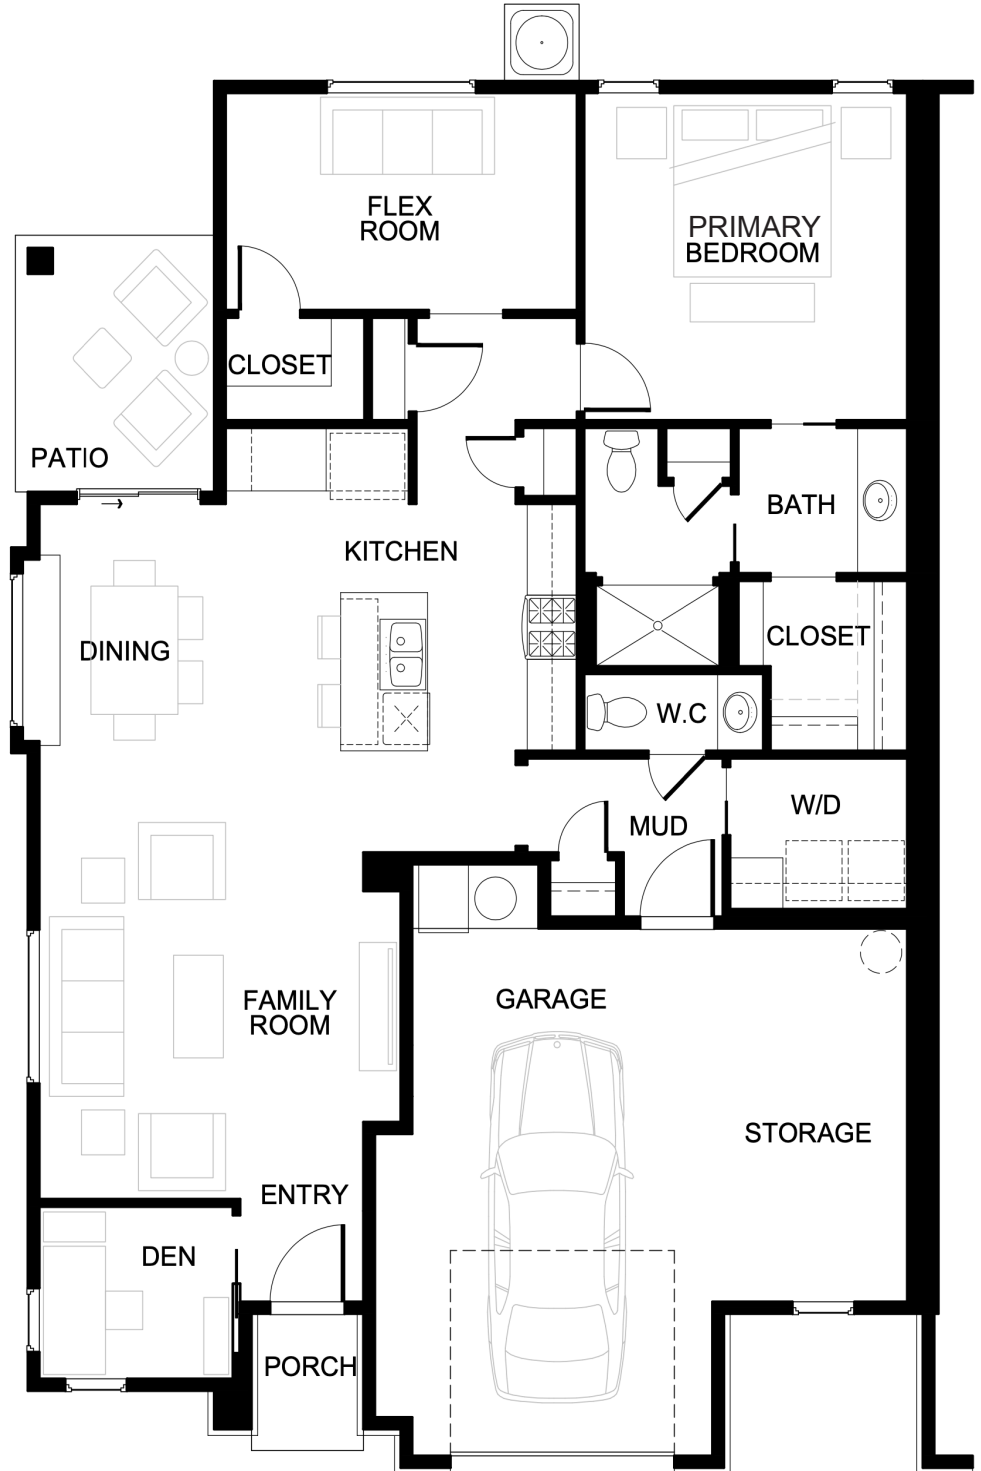

COTTAGE

Levels: Single
Beds: 1 + Den + Flex
Baths: 1.5
Garage: 1 Car
ASF: 1305

55+ COMMUNITY

NOTES:

An Active Adult Community by

BRIGHTON