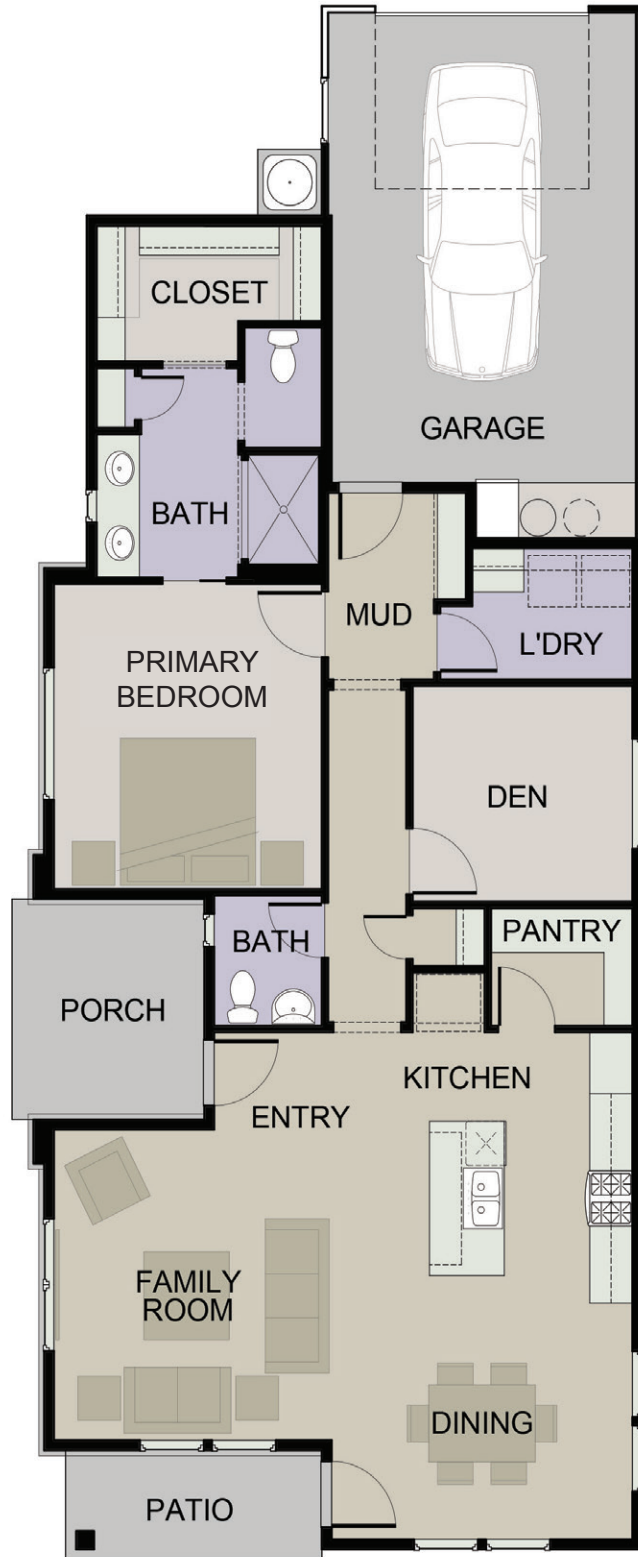

COTTAGE

Levels: Single
Beds: 1 + Den
Baths: 1.5
Garage: 1 Car
ASF: 1340

55+ COMMUNITY

NOTES:

An Active Adult Community by

BRIGHTON